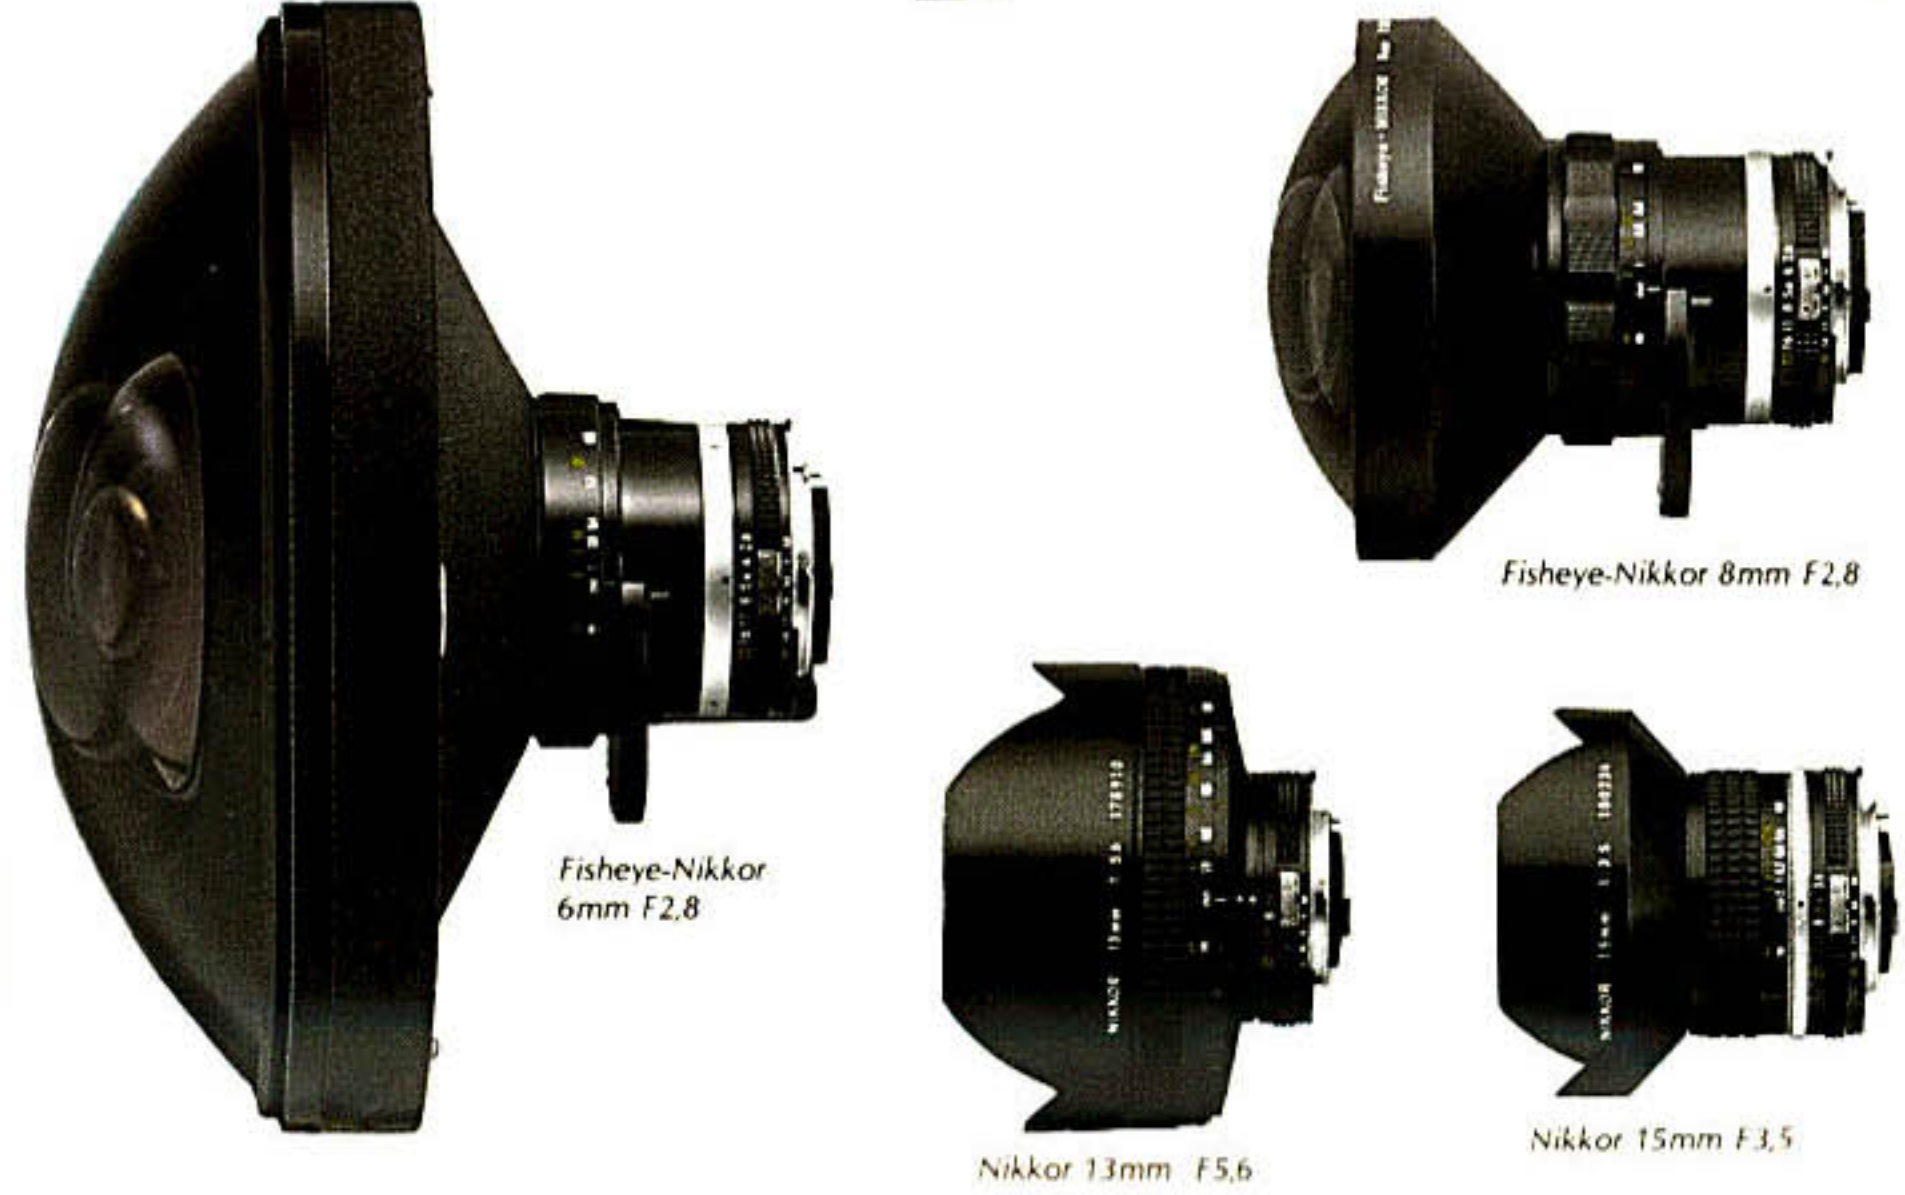

Nikkor Objektive

Fisheye-Nikkor 6mm F2.8

Fisheye-Nikkor 8mm F2.8

Nikkor 13mm F5.6

Nikkor 15mm F3.5

Nikkor 18mm F3.5

Nikkor 20mm F3.5

Nikkor 24mm F2